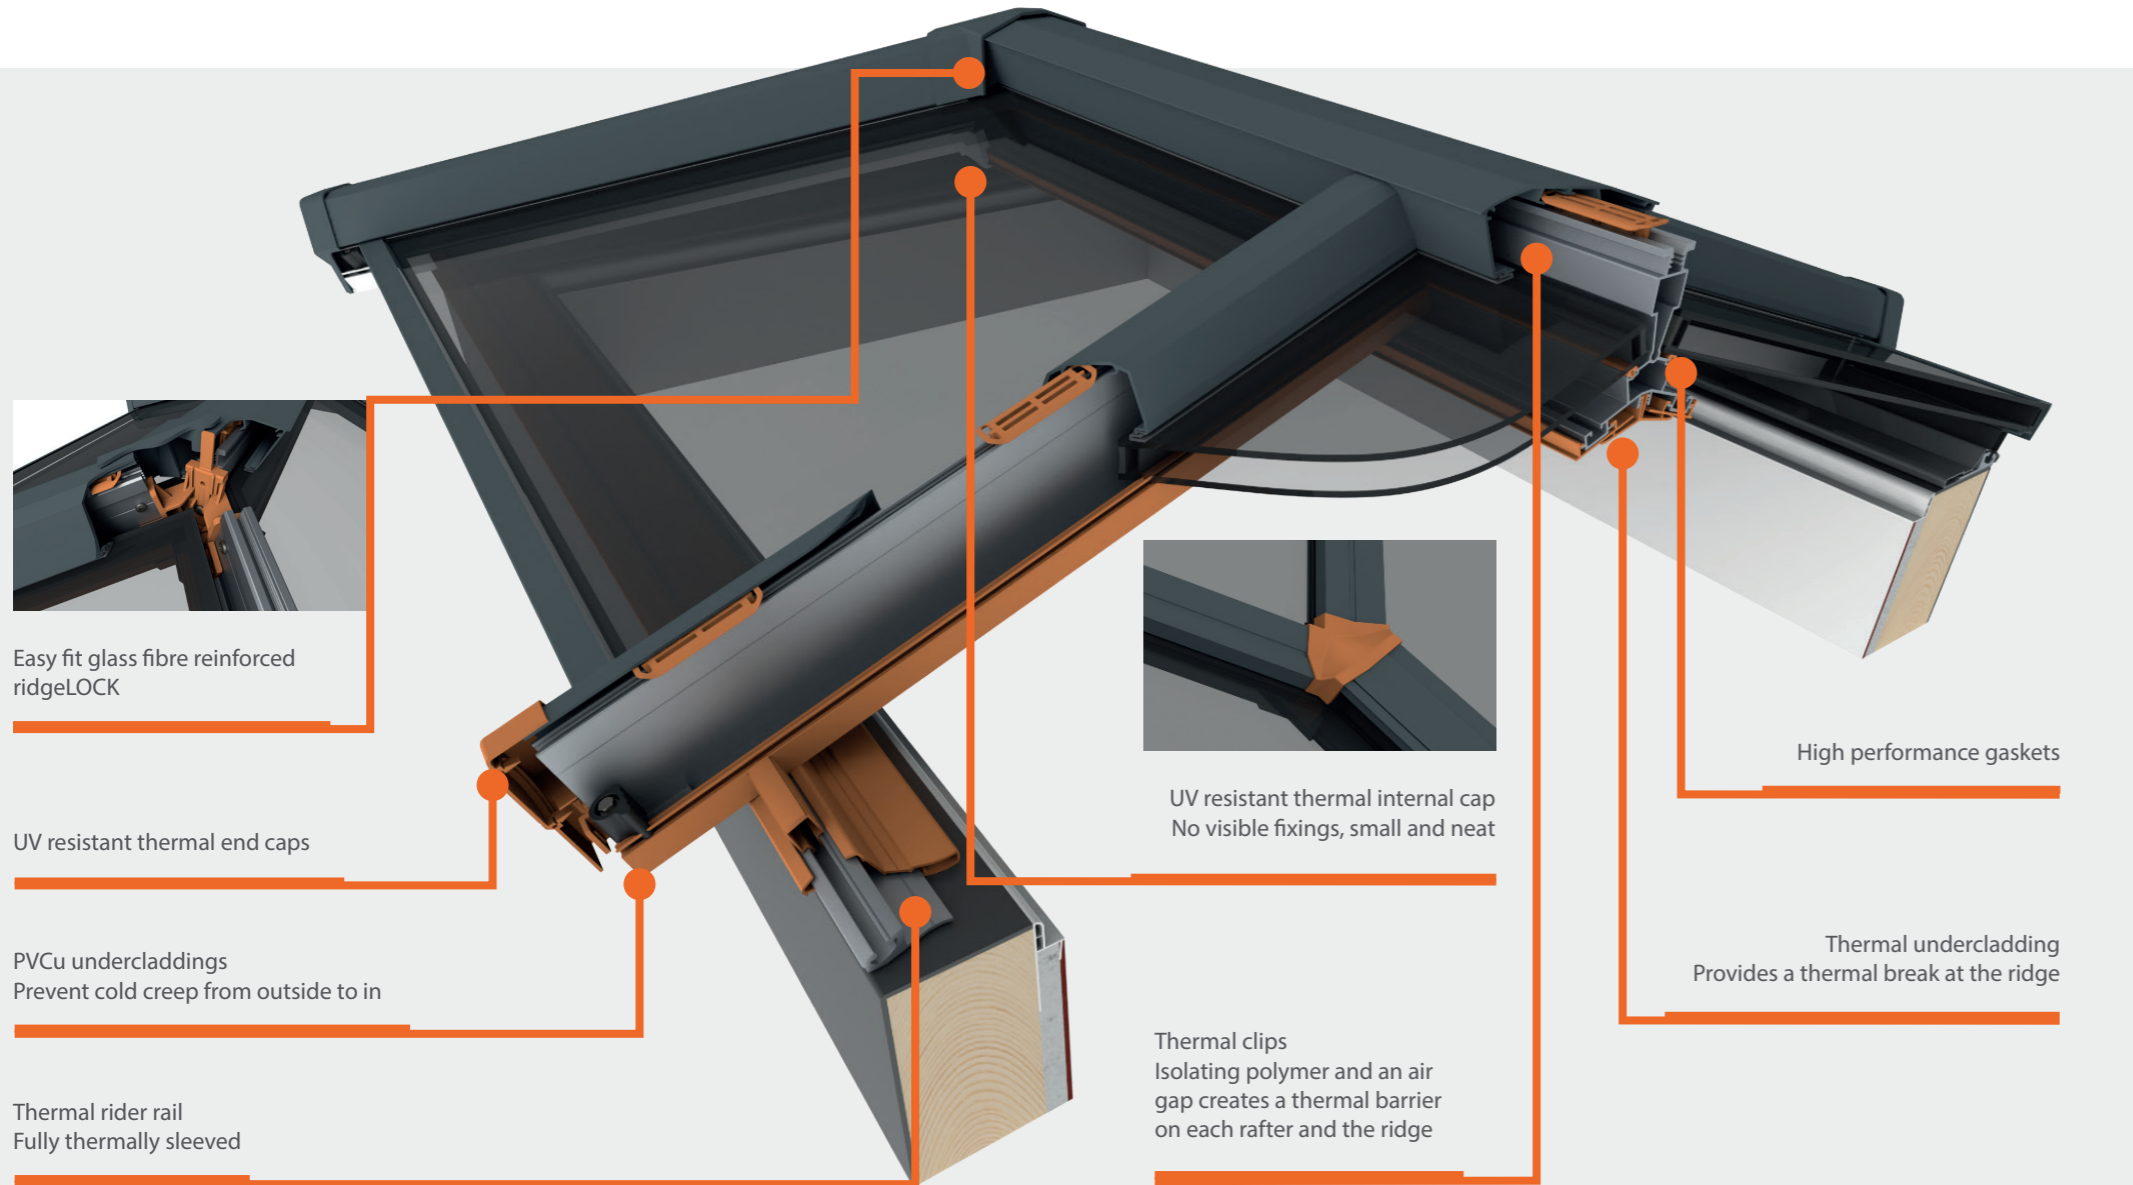

Thermal Aluminium Lantern

High quality at low prices

Simple, Stylish Roof Lanterns

Natural light, neat design

A Wendland roof lantern provides a stunning focal point for any kitchen, living room or dining room. Designed to draw plenty of daylight into your room with its 20° pitch, a Wendland lantern makes your new room bright and airy. Thanks to a strong ridge the Wendland lantern has less bars than other lanterns and with a host of clip-on features there are no visible fixings. Put simply, this means that the lantern looks both neat and stylish.

Wendland lanterns are packed with thermal features to avoid condensation build-up. From the thermal rider rail to the thermal clips, these features combine to ensure excellent performance, especially important in a kitchen where heat levels can change quickly.

Made to measure, the lanterns are perfect for any flat roof extension or orangery and are available in aluminium (grey, white or black) or PVCu (grey or white).

Fitter friendly

Wendland roof lanterns are designed to be easy and fast to fit so you can move in to your new room quickly reassured by the high quality of a Wendland lantern.

- Unique pre-assembled ridgeLOCK system
- Clip-on ridge end covers
- Pre-fitted thermal clips
- Easy-fit clip-on capping

Your own space

Lantern Design: Wendland lanterns are made to measure and supplied with the least number of rafters as shown below.