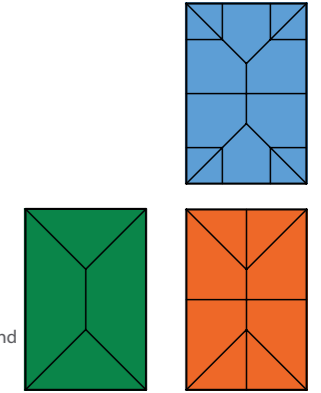

Your own space

Lantern Design: Wendland lanterns are made to measure and supplied with the least number of rafters as shown below.

Projection

	1000	1500	2000	2500	3000	3500	4000	4500
750	Green	Green	Green	Green	Green	Orange	Orange	Orange
1000	White	Green	Green	Green	Green	Orange	Orange	Orange
1500	White	White	Green	Green	Green	Orange	Orange	Orange
2000	White	White	White	Green	Orange	Orange	Orange	Orange
2500	White	White	White	White	Orange	Orange	Orange	Blue
3000	White	White	White	White	White	Orange	Blue	Blue

This is for a maximum characteristic snow load of 0.8kN/m² or maximum site wind load of 1.0kN/m². More bars may be needed for higher wind and snow loads. Higher specifications can be met on request.